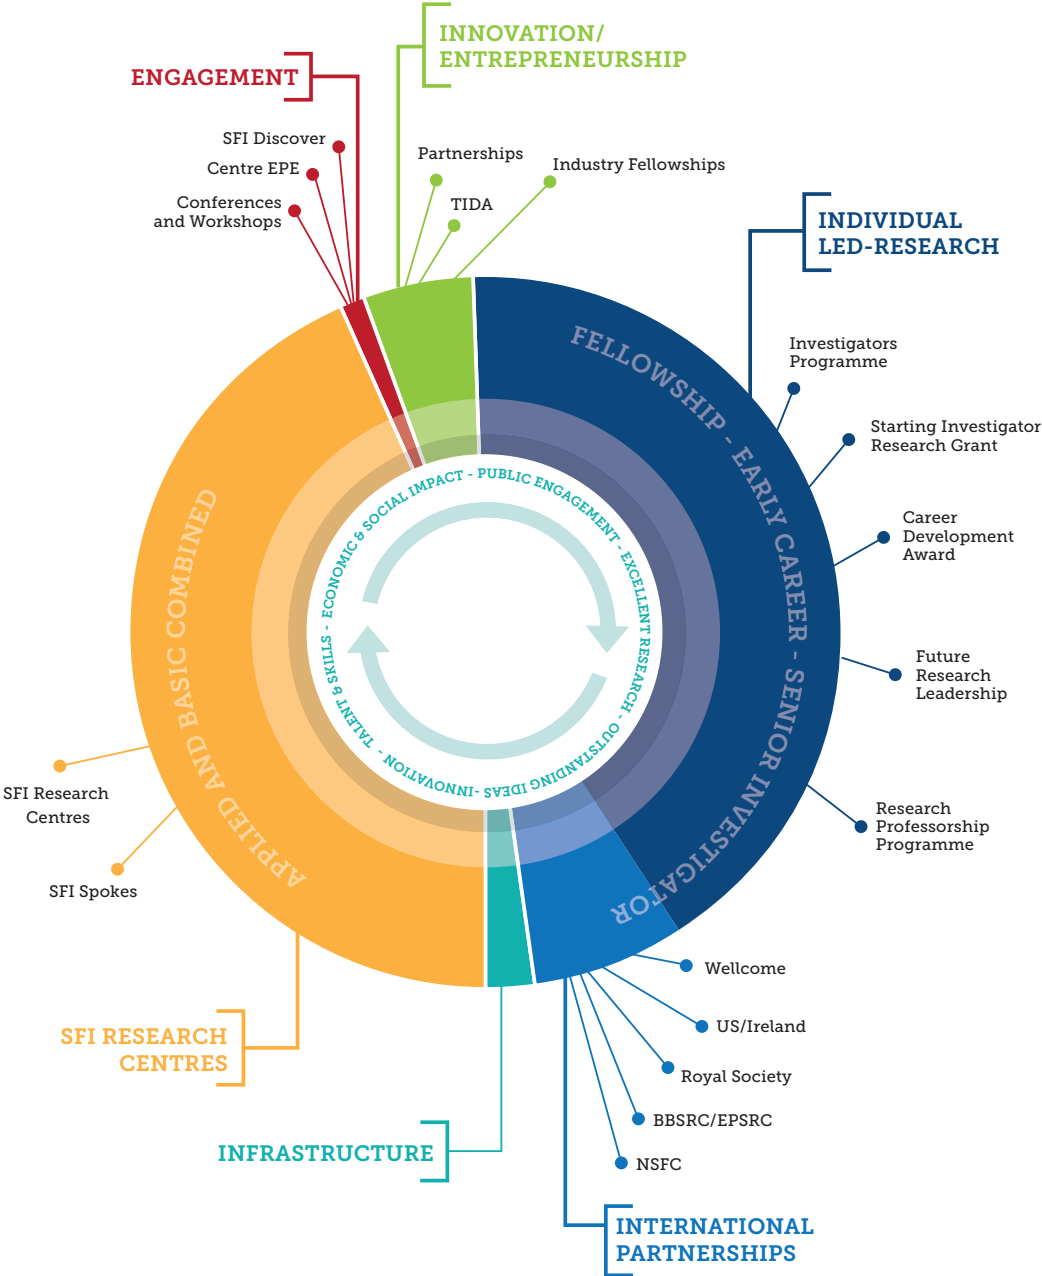

Science Foundation Ireland Portfolio