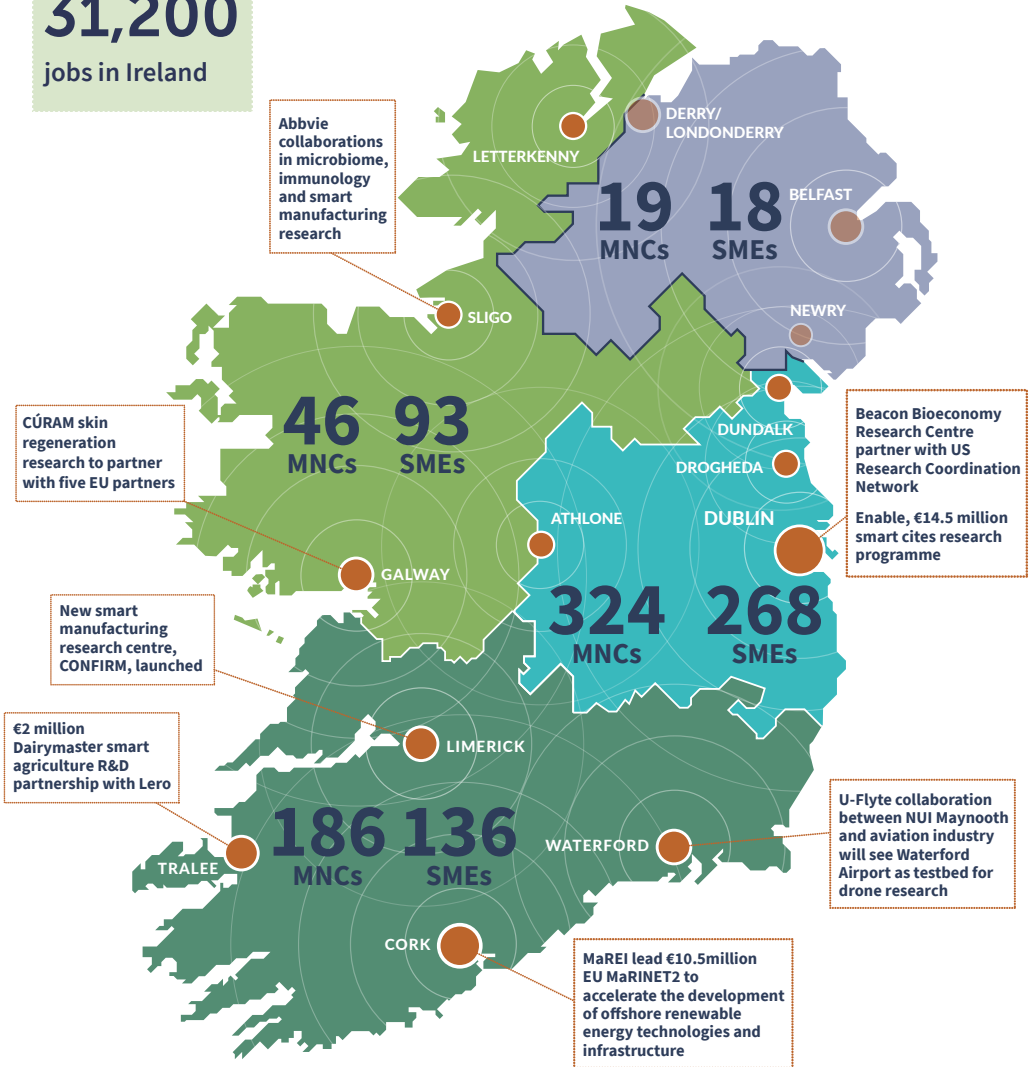

SFI Driving Regional Development

Science Foundation Ireland directly and indirectly supports

31,200

jobs in Ireland

Industry Collaborations

1,521 industry collaborations supported

911 collaborations with **463** MNCs

610 collaborations with **464** SMEs

SFI-INDUSTRY COLLABORATIONS